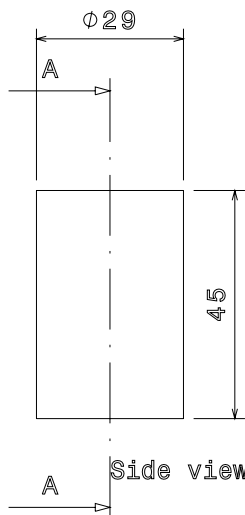

PRODUCT CODE: PSC25W
PVC CONDUIT SOLID COUPLER

DESCRIPTION

25mm PVC Conduit Solid Coupler

FINISH

White

MATERIAL

PVC

PACKAGING

Packed in qty 100

ADDITIONAL NOTES

Manufactured to BS4607 part 1

Isometric view

Side view

Section view A-A

Top view